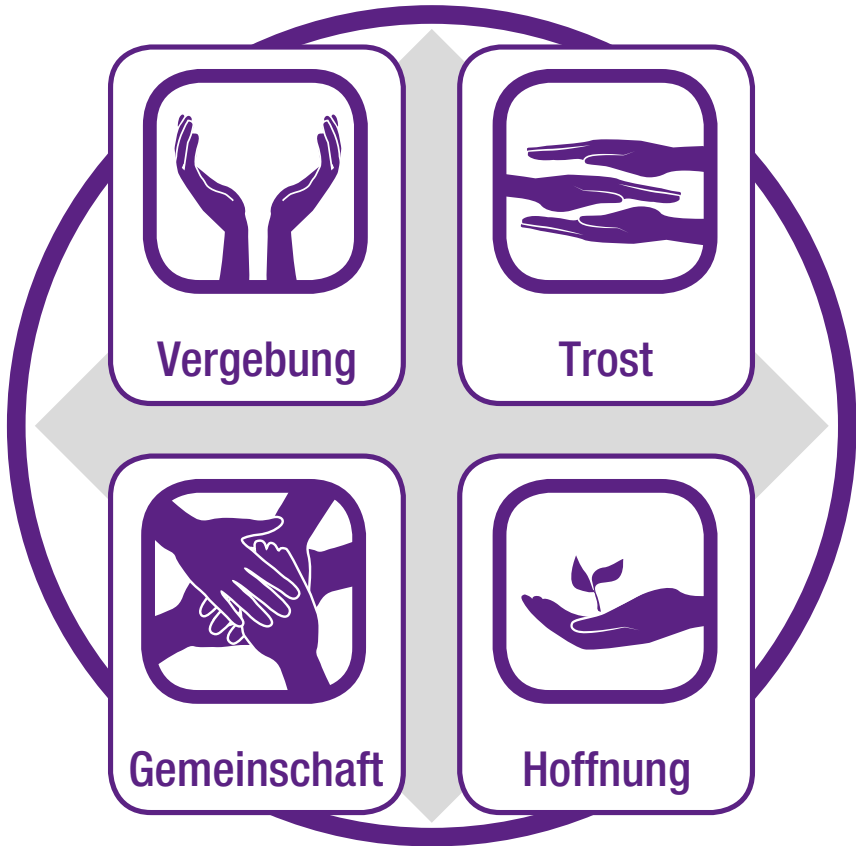

# Wirkungen

# des Abendmahls

# Wirkungen

Vergebung

Trost

An icon depicting two hands shaking, symbolizing agreement, partnership, or community.

**Gemeinschaft**

An icon depicting a sprout with two leaves, symbolizing growth, hope, or new beginnings.